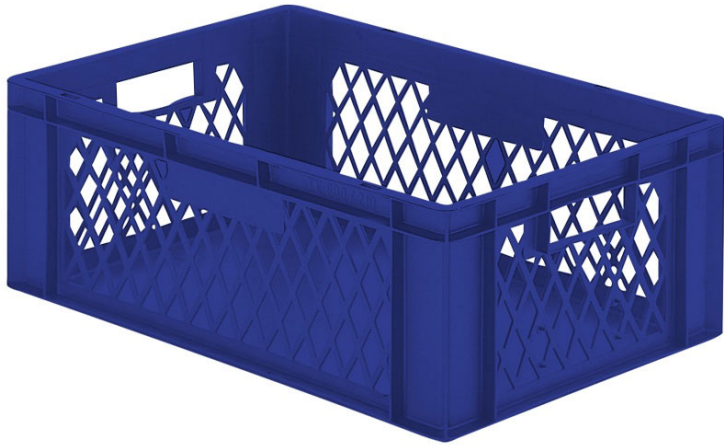

**stacking box Dina 210 2 blue****Technical specifications**

<b>Reference number</b>	01640210AF	<b>Material</b>	PP
<b>Sort of</b>	stacking box	<b>External dimensions</b>	600 x 400 x 210 mm
<b>Base design</b>	solid, no ribs	<b>Internal dimensions (approx.)</b>	552 x 352 x 200 mm
<b>Handles</b>	two	<b>Height</b>	210 mm
<b>Colour</b>	blue	<b>Stack capacity stat. (approx.)</b>	400 kg
<b>Usable volume (approx.)</b>	39 litre	<b>Suitable for food-contact</b>	suitable for food-contact
<b>Load capacity stat. (approx.)</b>	40 kg	<b>Description sides</b>	perforated
<b>Quantity per pallet</b>	36 piece	<b>Shipping unit</b>	1 piece
<b>Quantity per carton</b>	4 piece		